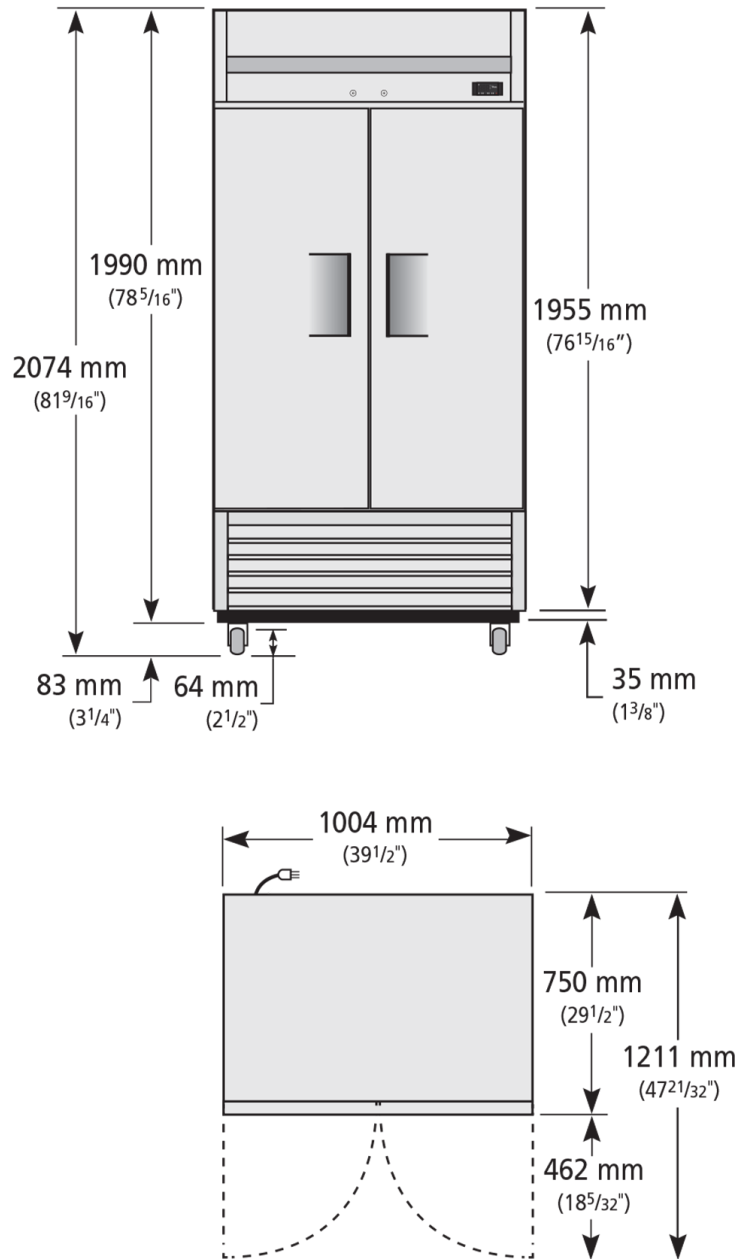

# T-35-HC

Upright Foodservice Refrigerator, 2 Full Solid Swing Doors

Dimensions		Build		Technical	
External Width (mm)	1004	Door Description	2 Full Solid Swing Doors	Temperature Holding	0.5 : 3.3°C
External Depth (mm)	750	Exterior Construction	Stainless steel front, aluminium sides & rear	Refrigerant	R290
External Height (mm)	2074	Interior Construction	Clear coated aluminium, stainless steel base	Voltage / Frequency / Phase	220-240V/50Hz/1
Exclusions	Depth does not include 13 mm for rear access panel.	Air Intake Position	Front	Amps	2.4
Net Volume (Litres)	630	Ventilation Position	Rear	Wattage	552
Gross Volume (Litres)	991	Clearance Required	26 mm rear, zero sides	Climate Class	4
Supplied Shelves	8	Cord Length (Meters)	2.74	Operating Statement	Regular Duty: This appliance is intended for use in ambient temperatures up to 30°C.
Shelf Size (L x D mm)	445 x 569	Internal Lighting	LED	Testing Standard	EN 16825
Internal Net Height (mm)	1300	Standard w/ Locks	standard	EEC	E
Unpackaged Weight (kg)	148			EEl	81.7
Packaged Weight (kg)	159			kWh/24hr	3.67
Packaged Dimensions (W x D x H mm)	1156 x 902 x 2134			kWh/Annum	1343
Supplied with	ø 64 mm castors (83 mm height)			Defrost Type	Auto

Specifications subject to change without notice.  
Chart dimensions rounded up to the next whole millimeter (inches rounded up to the 1/8")

UK & Ireland [0800 783 2049](tel:08007832049)  
EMEA [+41 61 563 07 05](tel:+41615630705)  
Australia [+61 2 9619 9999](tel:+61296199999)

# T-35-HC

Upright Foodservice Refrigerator, 2 Full Solid Swing Doors

Specifications subject to change without notice.  
Chart dimensions rounded up to the next whole millimeter (inches rounded up to the 1/8")